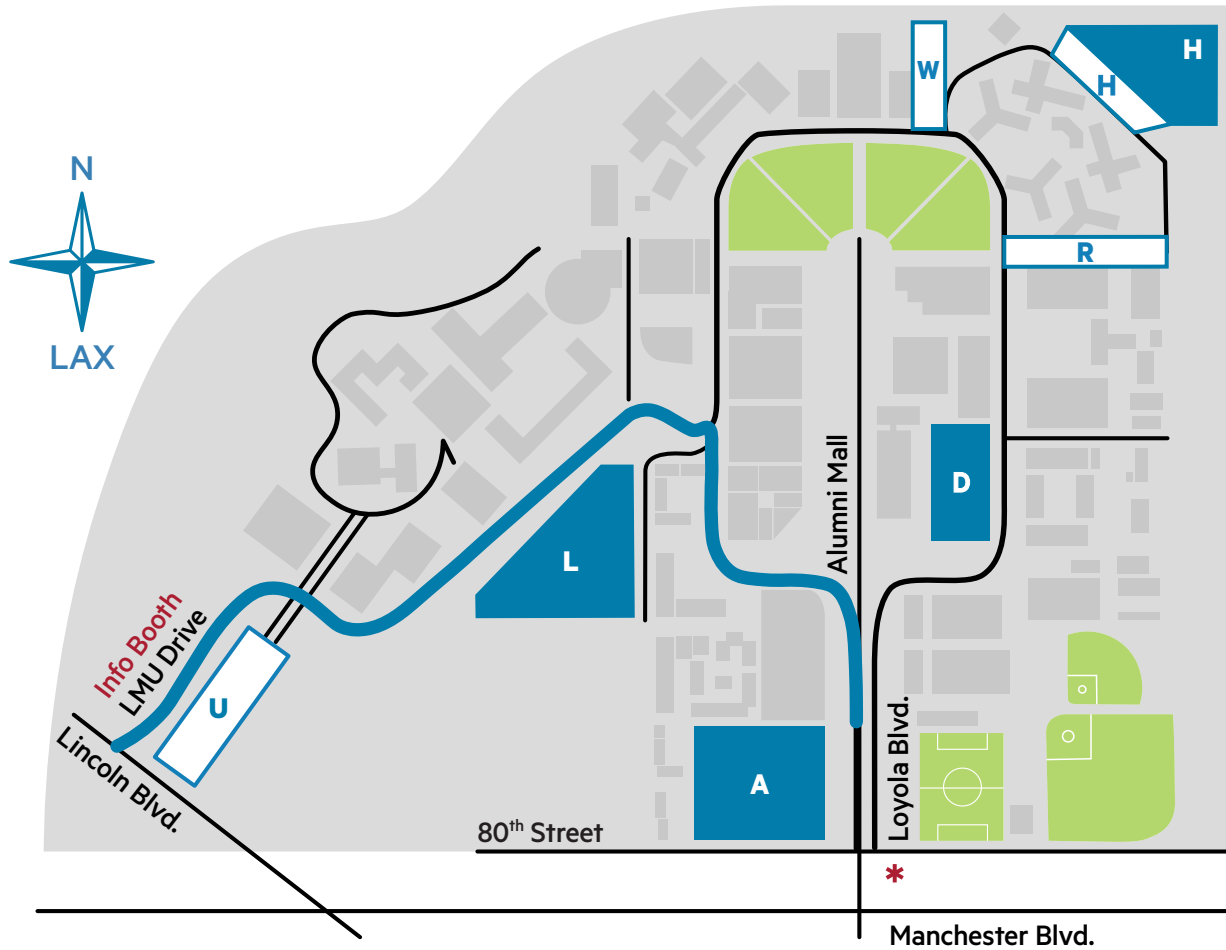

LMU Campus Parking

July 15–Aug. 4, 2024

Rams Training Camp

- L** Drollinger Garage
- A** Lot A – Hannon Parking Lot
- H** Lot H – Del Rey Parking Lot
- D** Lot D – Life Sciences Building

LMU Faculty, Staff, Students, and Conferences

- U** University Hall
- W** Whelan Lane
- R** Rosecrans Lane
- H** Del Rey Underground

 Traffic Route

***The Loyola Blvd. entrance is CLOSED July 15–Aug. 4.**